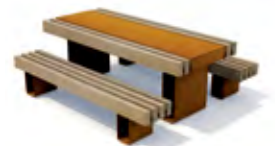

Meet & Work

EN - The Streetlife Collection offers original table solutions for recreation and outdoor offices. These picnic sets create durable areas for meetings, relaxing and working in the outdoors.

FR - La Collection Streetlife contient des solutions originales de tables récréatives ou de bureau externe. Ces combinaisons de configurations de tables et assises créent des espaces d'inspiration où se rencontrer, pour se relaxer ou travailler en plein air.