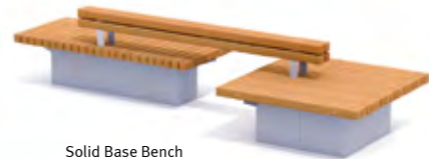

Bento Tree Boxes

Wing Isle

Round Tree Isle

Oval Tree Isle

Solid Base Bench with Quatro Back

CorTen Seat Strip

Solid 12 Benches with Soft Back

Solid Tree Tub

Solid Picnic Set

Solitude Bench

Solid Crosswise Bench

Solid Series

EN - The Solid product line has a modest character. The 'minimal' design consists of a balanced composition of 7x7 cm (FSC® hard wood) slats on a steel frame with closed (Solid) legs.