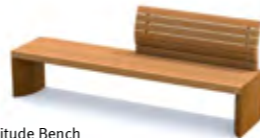

Bento Tree Boxes

Wing Isle

Round Tree Isle

Oval Tree Isle

Solid Base Bench with Quatro Back

CorTen Seat Strip

Solid 12 Benches with Soft Back

Solid Tree Tub

Solid Picnic Set

Solitude Bench

Solid Crosswise Bench

Solid Series

EN - The Solid product line has a modest character. The 'minimal' design consists of a balanced composition of 7x7 cm (FSC® hard wood) slats on a steel frame with closed (Solid) legs.