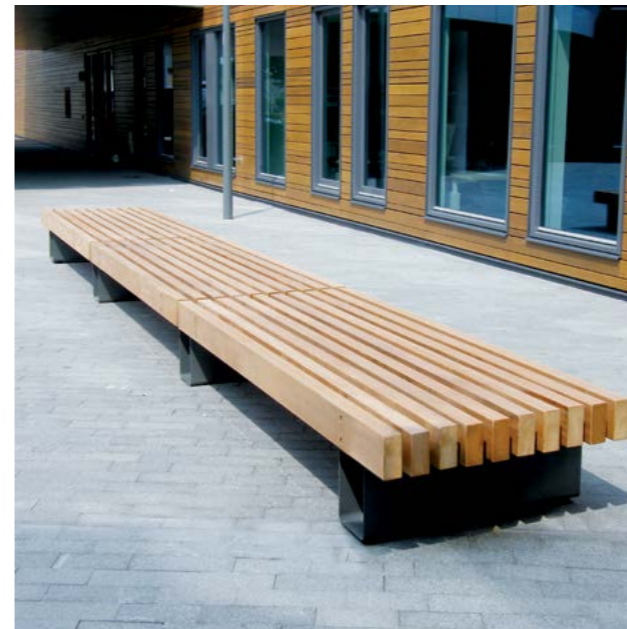

NL
DE
EN
FR

Extraordinary for Landscape Architects

www.streetlife.nl

HEAVY-HEAVY RANGE

EN Heavy-Heavy Benches are massive, heavy-duty benches created to reflect Streetlife's characteristic natural look. The W-Wood® used in the Heavy-Heavy Benches is European FSC® pine made extremely durable through a process of deep treatment with a natural wax compound.

H-H Bench with backrest

H-H Low Bench

H-H Double Bench

H-H Curve Bench

ROUGH&READY RANGE

EN The diverse benches of the Rough&Ready Range have a unique coherence. The design is rough and sturdy, while the materials used are contemporary and sustainable: FSC® hardwood or All Black (recycled plastic).

R&R 10 Bench in All Black

R&R 10 Cube

R&R Lounger XL

R&R T7 Nordic Benches (LED ready)

R&R 6 Bench with low backrest

R&R Seat Walls

R&R Royal Curve Bench

R&R Curve Bench in All Black

R&R Big Green Benches

R&R Circular Bench in All Black

ROUGH&READY RANGE

TREES ON THE MOVE

EN Streetlife offers a wide collection of tree planters. They combine tree support technology and attractive forms. We recommend equipping the tree planters with our Tretec® Bottom Up tree care system.