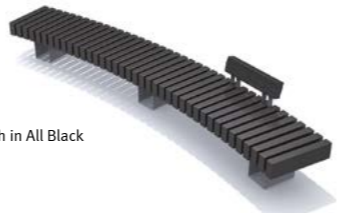

R&R 10 Bench in All Black

R&R 10 Cube

R&R Lounger XL

R&R T7 Nordic Benches (LED ready)

R&R 6 Bench with low backrest

R&R Seat Walls

R&R Royal Curve Bench

R&R Curve Bench in All Black

R&R Big Green Benches

R&R Circular Bench in All Black

ROUGH&READY RANGE

TREES ON THE MOVE

EN Streetlife offers a wide collection of tree planters. They combine tree support technology and attractive forms. We recommend equipping the tree planters with our Tretec® Bottom Up tree care system.